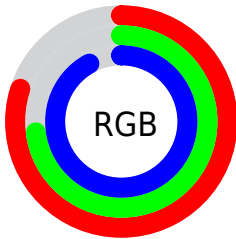

Distribution

- Red (80%)
- Green (73%)
- Blue (92%)