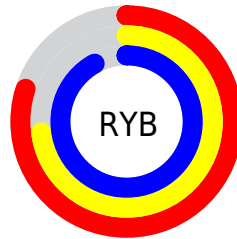

Conversions

Conversions Part 2

Format	Color
R _{YB}	205, 186, 234
Decimal	13482730
CIE Lab	78.48, 15.83, -21.42
CIE LCh	78, 26.639, 306.466
Yxy	54.0375, 0.2925, 0.2745
Android (android.graphics.Color)	4291672810 (0xFFCDBAEA)
YUV	197.1530, 18.1656, 6.8818
Hunter-Lab	73.5102, 11.1920, -17.2912

Details

The Decimal color **13482730** is a light color, and the websafe version is hex **CCCCFF**. A complement of this color would be **14150330**, and the grayscale version is **12961221**.

A 20% lighter version of the original color is **16773887**, and **9864626** is the 20% darker color. If you saturate the color by 10%, you get **12559338**, and if you desaturate by 10%, it is **14406122**.

Distribution

- Red (80%)
- Green (73%)
- Blue (92%)

- Red (80%)
- Yellow (73%)
- Blue (92%)

- Cyan (12%)
- Magenta (21%)
- Yellow (0%)
- Black (8%)

- Cyan (20%)
- Magenta (27%)
- Yellow (8%)

Brightness & Saturation Gradients