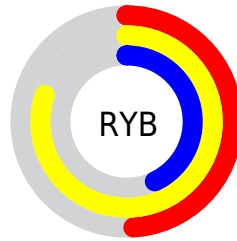

Conversions

Conversions Part 2

Format	Color
RYB	125, 205, 109
Decimal	13483885
CIELab	76.89, -6.20, 42.93
CIElCh	77, 43.373, 98.224
Yxy	51.3449, 0.3886, 0.4285
Android (android.graphics.Color)	4291673965 (0xFFCDBF6D)
YUV	185.8380, -37.8811, 16.8051
Hunter-Lab	71.6553, -9.3918, 32.0180

Details

The Decimal color **13483885** is a light color, and the websafe version is hex **CCCC66**. A complement of this color would be **7175117**, and the grayscale version is **12237498**.

A 20% lighter version of the original color is **16775074**, and **9800251** is the 20% darker color. If you saturate the color by 10%, you get **13483097**, and if you desaturate by 10%, it is **13484674**.

Distribution

- Red (80%)
- Green (75%)
- Blue (43%)

- Red (49%)
- Yellow (80%)
- Blue (43%)

- Cyan (0%)
- Magenta (7%)
- Yellow (47%)
- Black (20%)

- Cyan (20%)
- Magenta (25%)
- Yellow (57%)

Brightness & Saturation Gradients