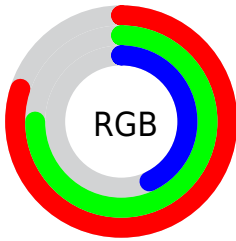

Distribution

- Red (80%)
- Green (75%)
- Blue (43%)