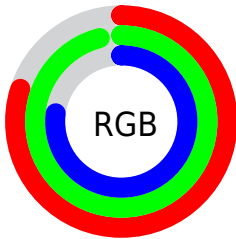

Distribution

- Red (80%)
- Green (96%)
- Blue (77%)