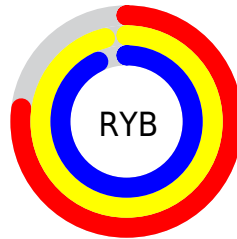

## Conversions Part 2

Format	Color
<a href="#">RYB</a>	<a href="#">197, 245, 237</a>
Decimal	<a href="#">13497797</a>
CIELab	<a href="#">92.71, -21.61, 18.92</a>
CIElCh	<a href="#">93, 28.719, 138.790</a>
Yxy	<a href="#">82.3152, 0.3153, 0.3822</a>
Android (android.graphics.Color)	<a href="#">4291687877 (0xFFCDF5C5)</a>
YUV	<a href="#">227.5680, -15.0700, -19.7921</a>
Hunter-Lab	<a href="#">90.7277, -25.1710, 20.9456</a>

# Details

The Decimal color **13497797** is a light color, and the websafe version is hex **CCFFCC**. A complement of this color would be **15582709**, and the grayscale version is **15000804**.

A 20% lighter version of the original color is **16777214**, and **9878927** is the 20% darker color. If you saturate the color by 10%, you get **12187053**, and if you desaturate by 10%, it is **14808542**.

# Distribution

- Red (80%)
- Green (96%)
- Blue (77%)

- Red (77%)
- Yellow (96%)
- Blue (93%)

- Cyan (16%)
- Magenta (0%)
- Yellow (20%)
- Black (4%)

- Cyan (20%)
- Magenta (4%)
- Yellow (23%)