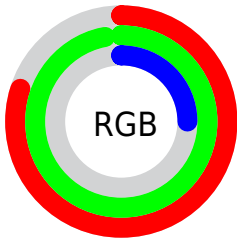

Distribution

- Red (80%)
- Green (97%)
- Blue (25%)