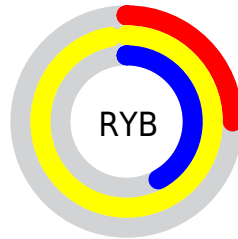

- Red (25%)
- Yellow (97%)
- Blue (42%)