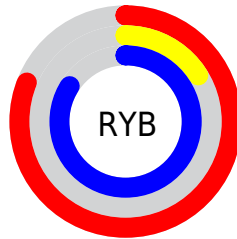

- Red (81%)
- Yellow (16%)
- Blue (84%)