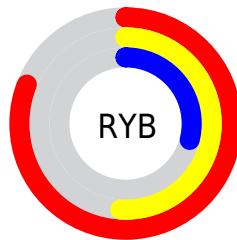

- Red (81%)
- Yellow (51%)
- Blue (29%)