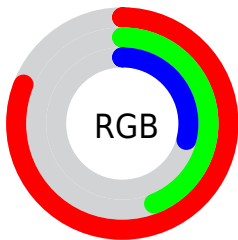

Distribution

- Red (81%)
- Green (44%)
- Blue (29%)