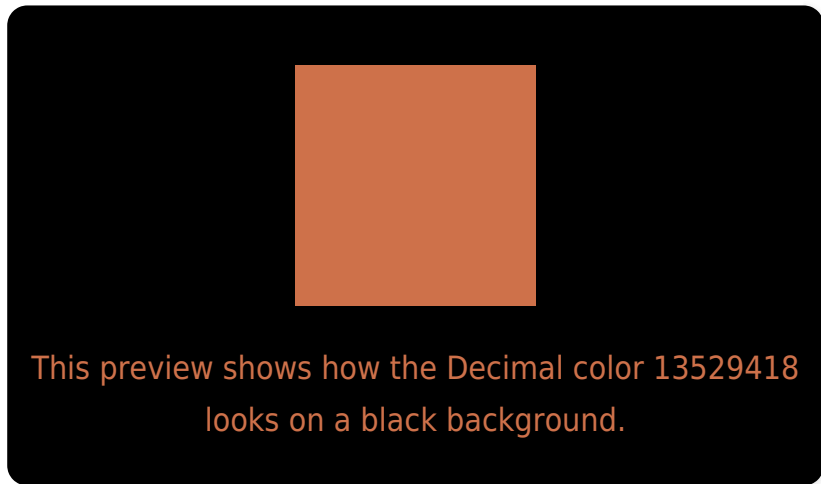

Black Background

Color Contrast Check

Large Text (above 18pt) WCAG AA ✓ Pass

Any Text WCAG AA ✓ Pass

Large Text (above 18pt) WCAG AAA ✓ Pass

Any Text WCAG AAA × Fail

If you want to check with other color combinations, try the [Color Contrast Checker](#).