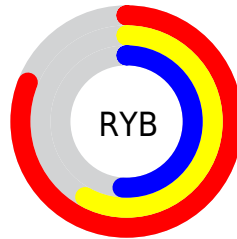

Conversions

Conversions Part 2

Format	Color
R _Y B	206, 148, 129
Decimal	13537409
CIE Lab	65.48, 21.58, 17.39
CIE LCh	65, 27.715, 38.865
Yxy	34.6533, 0.3962, 0.3485
Android (android.graphics.Color)	4291727489 (0xFFCE9081)
YUV	160.8280, -15.6912, 39.6158
Hunter-Lab	58.8671, 16.4211, 15.6430

Details

The Decimal color **13537409** is a light color, and the websafe version is hex **CC9999**. A complement of this color would be **8503246**, and the grayscale version is **10592673**.

A 20% lighter version of the original color is **16762550**, and **9854288** is the 20% darker color. If you saturate the color by 10%, you get **13533036**, and if you desaturate by 10%, it is **13541782**.

Distribution

Red (81%)

Green (56%)

Blue (51%)

Red (81%)

Yellow (58%)

Blue (51%)

Cyan (0%)