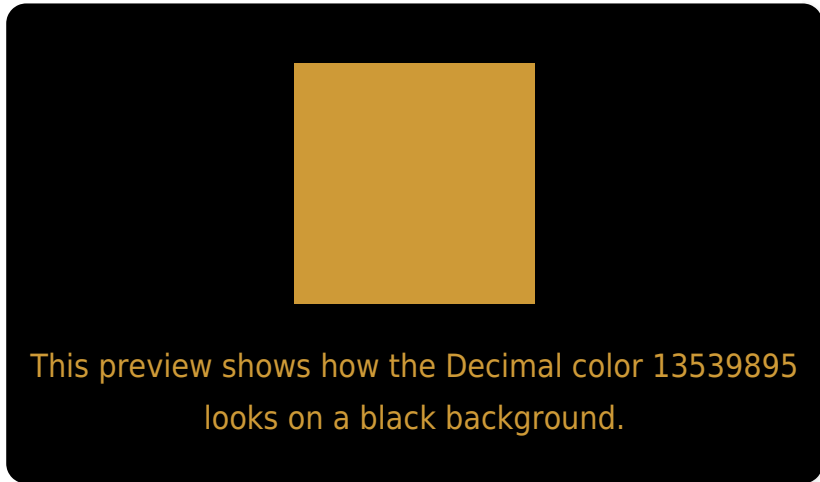

Black Background

Color Contrast Check

Large Text (above 18pt) WCAG AA ✓ Pass

Any Text WCAG AA ✓ Pass

Large Text (above 18pt) WCAG AAA ✓ Pass

Any Text WCAG AAA ✓ Pass

If you want to check with other color combinations, try the [Color Contrast Checker](#).