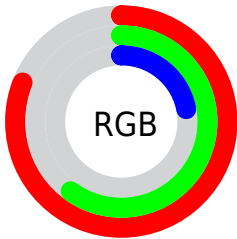

Distribution

- Red (81%)
- Green (60%)
- Blue (22%)