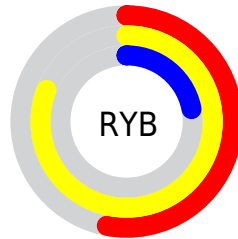

- Red (53%)
- Yellow (81%)
- Blue (22%)