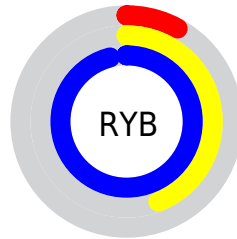

- Red (8%)
- Yellow (44%)
- Blue (96%)