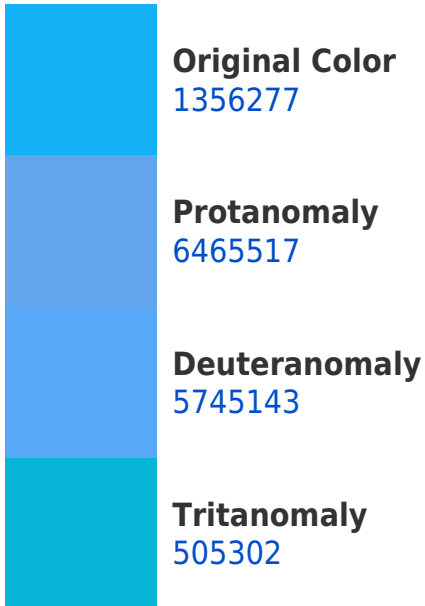

A 20% lighter version of the original color is **7531007**, and **32188** is the 20% darker color. If you saturate the color by 10%, you get **44021**, and if you desaturate by 10%, it is **2996469**.

Any Text WCAG AAA ✓ Pass

If you want to check with other color combinations, try the [Color Contrast Checker](#).

Decimal 1356277 Background

This preview shows how black text looks on a background with the Decimal color 1356277.

This preview shows how white text looks on a background with the Decimal color 1356277.

Color Blindness Simulation

Color vision deficiency is a very complex topic, and I could not describe the different causes any better than Wikipedia does, so if you want to learn more, you should check out their [article about color blindness](#).

Dichromacy

Tritanopia
47045

Trichromacy

Monochromacy

CSS Examples

Text

The CSS property to change the color of the text to Decimal 1356277 is called "color". The color property can be set on classes, ids or directly on the HTML element.