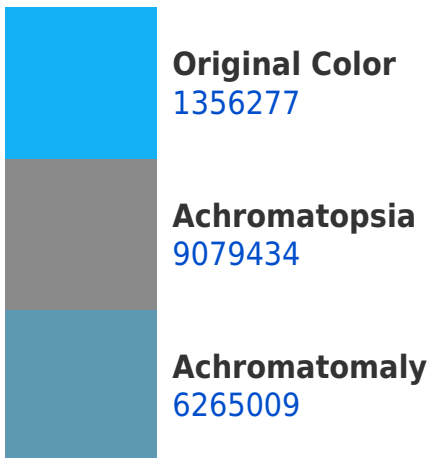

Any Text WCAG AAA ✓ Pass

If you want to check with other color combinations, try the [Color Contrast Checker](#).

Decimal 1356277 Background

This preview shows how black text looks on a background with the Decimal color 1356277.

This preview shows how white text looks on a background with the Decimal color 1356277.

Color Blindness Simulation

Color vision deficiency is a very complex topic, and I could not describe the different causes any better than Wikipedia does, so if you want to learn more, you should check out their [article about color blindness](#).

Dichromacy

Tritanopia
47045

Trichromacy

Monochromacy

CSS Examples

Text

The CSS property to change the color of the text to Decimal 1356277 is called "color". The color property can be set on classes, ids or directly on the HTML element.

This example shows how text in the color #14B1F5 looks like.

```
.text, #text, p{  
    color:#14B1F5  
}
```

If you want to add a text shadow in that color use the text-shadow property, you can generate a text shadow directly with our [CSS Text Shadow Generator](#).