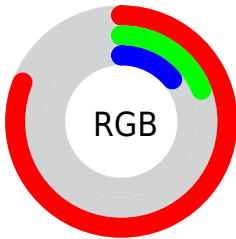

Distribution

- Red (81%)
- Green (19%)
- Blue (14%)