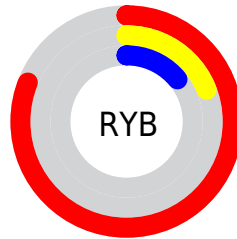

- Red (81%)
- Yellow (19%)
- Blue (14%)