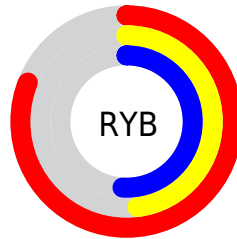

Conversions

Conversions Part 2

Format	Color
R_{YB}	207, 122, 129
Decimal	13597313
CIE Lab	60.58, 33.87, 10.57
CIE LCh	61, 35.476, 17.328
Yxy	28.7694, 0.4081, 0.3203
Android (android.graphics.Color)	4291787393 (0xFFCF7A81)
YUV	148.2130, -9.4720, 51.5562
Hunter-Lab	53.6372, 28.1168, 10.5855

Details

The Decimal color **13597313** is a light color, and the websafe version is hex **CC6666**. A complement of this color would be **8048584**, and the grayscale version is **9737364**.

A 20% lighter version of the original color is **16756918**, and **9848656** is the 20% darker color. If you saturate the color by 10%, you get **13591918**, and if you desaturate by 10%, it is **13602708**.

Distribution

Red (81%)

Green (48%)

Blue (51%)

Red (81%)

Yellow (48%)

Blue (51%)

Cyan (0%)

Magenta (41%)

Yellow (38%)

Black (19%)

Cyan (19%)

Magenta (52%)

Yellow (49%)

Brightness & Saturation Gradients

These gradients show how the Decimal color 13597313 changes by changing the brightness by 10 percent. The first figure shows a shift by +10% for each color and the second figure -10%.