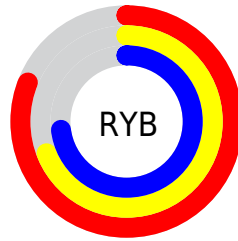

Red (81%)

Yellow (69%)

Blue (73%)