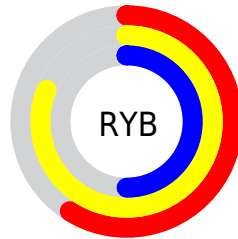

Conversions

Conversions Part 2

Format	Color
RYB	150, 207, 127
Decimal	13614463
CIELab	76.80, -2.47, 33.66
CIELCh	77, 33.750, 94.202
Yxy	51.1929, 0.3779, 0.4050
Android (android.graphics.Color)	4291804543 (0xFFCFBD7F)
YUV	187.3140, -29.7348, 17.2646
Hunter-Lab	71.5492, -6.0589, 27.3438

Details

The Decimal color **13614463** is a light color, and the websafe version is hex **CCCC99**. A complement of this color would be **8360399**, and the grayscale version is **12369084**.

A 20% lighter version of the original color is **16774580**, and **9930829** is the 20% darker color. If you saturate the color by 10%, you get **13613162**, and if you desaturate by 10%, it is **13615764**.

Distribution

- Red (81%)
- Green (74%)
- Blue (50%)

- Red (59%)
- Yellow (81%)
- Blue (50%)

- Cyan (0%)
- Magenta (9%)
- Yellow (39%)
- Black (19%)

- Cyan (19%)
- Magenta (26%)
- Yellow (50%)

Brightness & Saturation Gradients