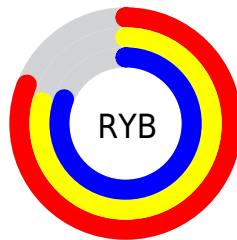

Details

The Decimal color **13617615** is a light color, and the websafe version is hex **CCCCCC**. A complement of this color would be **13225929**, and the grayscale version is **13355979**.

A 20% lighter version of the original color is **16777215**, and **10064793** is the 20% darker color. If you saturate the color by 10%, you get **13612239**, and if you desaturate by 10%, it is **13622991**.

Distribution

- Red (81%)
- Green (79%)
- Blue (81%)

- Red (81%)
- Yellow (79%)
- Blue (81%)

- Cyan (0%)
- Magenta (3%)
- Yellow (0%)
- Black (19%)

- Cyan (19%)
- Magenta (21%)
- Yellow (19%)

Brightness & Saturation Gradients