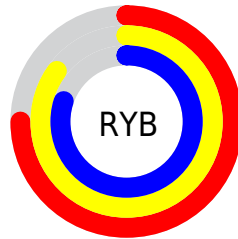

Conversions

Conversions Part 2

Format	Color
RYB	192, 218, 203
Decimal	13621952
CIELab	85.61, -8.31, 11.53
CIELCh	86, 14.212, 125.771
Yxy	67.2140, 0.3222, 0.3591
Android (android.graphics.Color)	4291812032 (0xFFCFDAC0)
YUV	211.7470, -9.7353, -4.1631
Hunter-Lab	81.9841, -12.1449, 14.2408

Details

The Decimal color **13621952** is a light color, and the websafe version is hex **CCCCCC**. A complement of this color would be **13353178**, and the grayscale version is **13948116**.

A 20% lighter version of the original color is **16777208**, and **10068875** is the 20% darker color. If you saturate the color by 10%, you get **13032106**, and if you desaturate by 10%, it is **14211798**.

Distribution

- Red (81%)
- Green (85%)
- Blue (75%)

- Red (75%)
- Yellow (85%)
- Blue (80%)

- Cyan (5%)
- Magenta (0%)
- Yellow (12%)
- Black (15%)

- Cyan (19%)
- Magenta (15%)
- Yellow (25%)

Brightness & Saturation Gradients