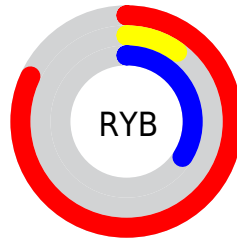

- Red (82%)
- Yellow (10%)
- Blue (34%)