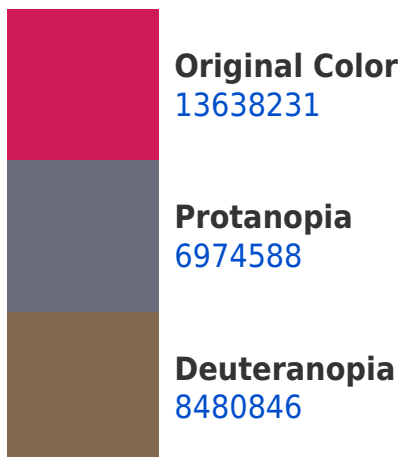

A 20% lighter version of the original color is **16736392**, and **9568298** is the 20% darker color. If you saturate the color by 10%, you get **13632841**, and if you desaturate by 10%, it is **13643621**.

These gradients show how the Decimal color 13638231 changes by changing the brightness by 10 percent. The first figure shows a shift by +10% for each color and the second figure -10%.

Similar to the brightness gradients but the following saturation gradients show a change of the Decimal color 13638231 by changing the saturation by 10% instead.

Decimal 13638231 Background

This preview shows how black text looks on a background with the Decimal color 13638231.

This preview shows how white text looks on a background with the Decimal color 13638231.

Dichromacy

Trichromacy

Original Color
13638231

Protanomaly
9391727

Deuteranomaly
10374225

Tritanomaly
13575226

Monochromacy

Original Color
13638231