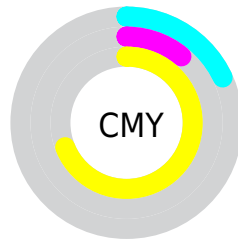

# Details

The Decimal color **13689424** is a light color, and the websafe version is hex **CCCC33**. The color can be described as light muted yellow. A complement of this color would be **6443234**, and the grayscale version is **13487565**.

A 20% lighter version of the original color is **16777096**, and **9874187** is the 20% darker color. If you saturate the color by 10%, you get **13492793**, and if you desaturate by 10%, it is **13886055**.

# Distribution

-  Red (82%)
-  Green (89%)
-  Blue (31%)

-  Red (31%)
-  Yellow (89%)
-  Blue (38%)

-  Cyan (8%)
-  Magenta (0%)
-  Yellow (65%)
-  Black (11%)

-  Cyan (18%)
-  Magenta (11%)
-  Yellow (69%)

# Brightness & Saturation Gradients

These gradients show how the Decimal color 13689424 changes by changing the brightness by 10 percent. The first figure shows a shift by +10% for each color and the second figure -10%.