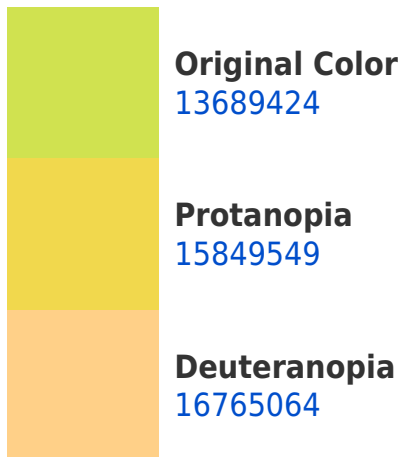

Color Blindness Simulation

Color vision deficiency is a very complex topic, and I could not describe the different causes any better than Wikipedia does, so if you want to learn more, you should check out their [article about color blindness](#).

Dichromacy