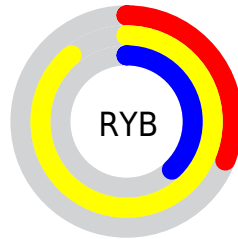

- Red (31%)
- Yellow (89%)
- Blue (38%)