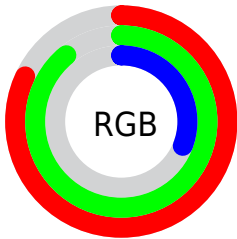

Distribution

- Red (82%)
- Green (89%)
- Blue (31%)