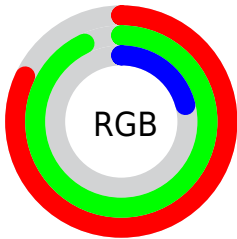

Distribution

- Red (82%)
- Green (93%)
- Blue (21%)