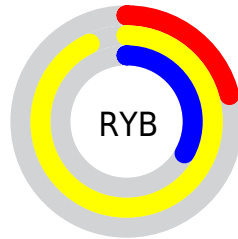

- Red (21%)
- Yellow (93%)
- Blue (33%)