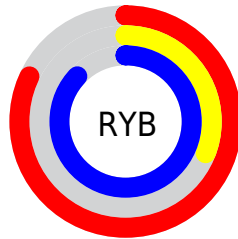

- Red (82%)
- Yellow (31%)
- Blue (87%)