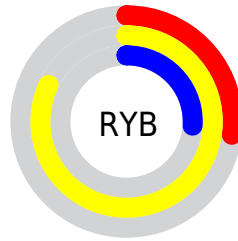

## Conversions Part 2

Format	Color
<a href="#">RYB</a>	<a href="#">68, 209, 67</a>
Decimal	<a href="#">13750339</a>
CIELab	<a href="#">81.33, -16.27, 66.67</a>
CIELCh	<a href="#">81, 68.623, 103.717</a>
Yxy	<a href="#">59.0723, 0.4053, 0.4802</a>
Android (android.graphics.Color)	<a href="#">4291940419</a> ( <a href="#">0xFFD1D043</a> )
YUV	<a href="#">192.2250, -61.7359, 14.7117</a>
Hunter-Lab	<a href="#">76.8585, -18.6970, 42.9362</a>

# Details

The Decimal color **13750339** is a light color, and the websafe version is hex **CCCC33**. The color can be described as light muted yellow. A complement of this color would be **4408529**, and the grayscale version is **12698049**.

A 20% lighter version of the original color is **16777083**, and **9935360** is the 20% darker color. If you saturate the color by 10%, you get **13750318**, and if you desaturate by 10%, it is **13750360**.

# Distribution

- Red (82%)
- Green (82%)
- Blue (26%)

- Red (27%)
- Yellow (82%)
- Blue (26%)

- Cyan (0%)
- Magenta (0%)
- Yellow (68%)
- Black (18%)

- Cyan (18%)
- Magenta (18%)
- Yellow (74%)