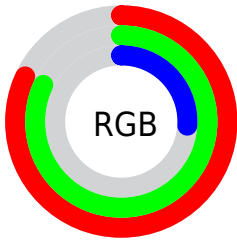

Distribution

- Red (82%)
- Green (82%)
- Blue (26%)