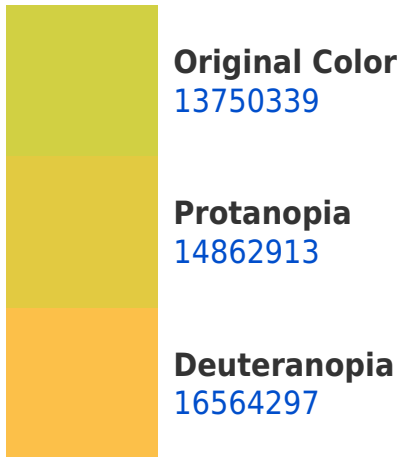

Color Blindness Simulation

Color vision deficiency is a very complex topic, and I could not describe the different causes any better than Wikipedia does, so if you want to learn more, you should check out their [article about color blindness](#).

Dichromacy