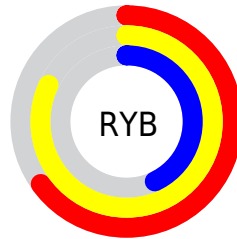

Conversions

Conversions Part 2

Format	Color
RYB	167, 210, 109
Decimal	13806957
CIELab	72.69, 5.33, 37.80
CIELCh	73, 38.174, 81.968
Yxy	44.6929, 0.4035, 0.4073
Android (android.graphics.Color)	4291997037 (0xFFD2AD6D)
YUV	176.7670, -33.4091, 29.1453
Hunter-Lab	66.8528, 1.2433, 28.3848

Details

The Decimal color **13806957** is a light color, and the websafe version is hex **CC9966**. A complement of this color would be **7181010**, and the grayscale version is **11645361**.

A 20% lighter version of the original color is **16770210**, and **10058044** is the 20% darker color. If you saturate the color by 10%, you get **13804888**, and if you desaturate by 10%, it is **13809026**.

Distribution

- Red (82%)
- Green (68%)
- Blue (43%)

- Red (65%)
- Yellow (82%)
- Blue (43%)

- Cyan (0%)
- Magenta (18%)
- Yellow (48%)
- Black (18%)

- Cyan (18%)
- Magenta (32%)
- Yellow (57%)

Brightness & Saturation Gradients