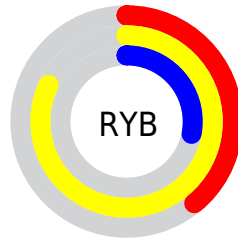

- Red (39%)
- Yellow (82%)
- Blue (28%)