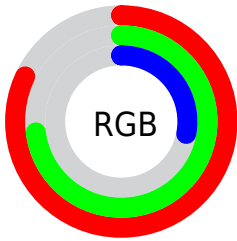

Distribution

- Red (82%)
- Green (73%)
- Blue (28%)