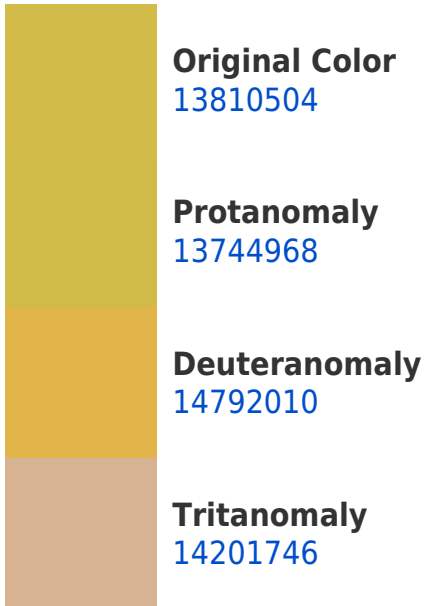

A 20% lighter version of the original color is **16774014**, and **9995785** is the 20% darker color. If you saturate the color by 10%, you get **13809715**, and if you desaturate by 10%, it is **13811549**.

This preview shows how white text looks on a background with the Decimal color 13810504.

Color Blindness Simulation

Color vision deficiency is a very complex topic, and I could not describe the different causes any better than Wikipedia does, so if you want to learn more, you should check out their [article about color blindness](#).

Dichromacy

Original Color
13810504

Protanopia
13744968

Deuteranopia
15315531

Tritanopia
14462909

Trichromacy

Monochromacy

CSS Examples

Text

The CSS property to change the color of the text to Decimal 13810504 is called "color". The color property can be set on classes, ids or directly on the HTML element.

This example shows how text in the color #D2BB48 looks like.