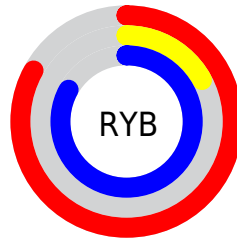

- Red (83%)
- Yellow (17%)
- Blue (83%)