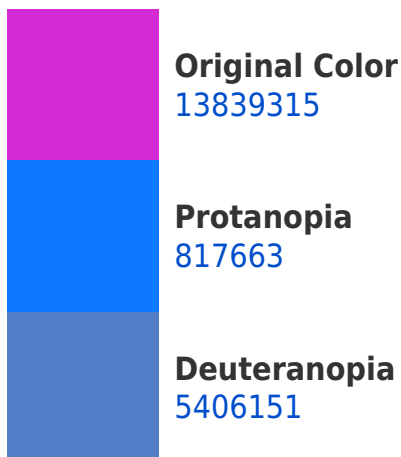

## Decimal 13839315 Background

This preview shows how black text looks on a background with the Decimal color 13839315.

This preview shows how white text looks on a background with the Decimal color 13839315.

## Dichromacy

**Tritanopia**  
12999264

# Trichromacy

**Original Color**  
13839315

**Protanomaly**  
5529071

**Deuteranomaly**  
8478667

**Tritanomaly**  
13322634

# Monochromacy

**Original Color**  
13839315

**Achromatopsia**  
7368816

**Achromatomaly**  
9721748