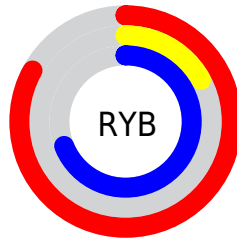

- Red (83%)
- Yellow (17%)
- Blue (69%)