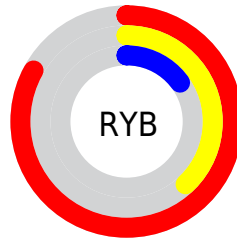

Details

The Decimal color **13848869** is a dark color, and the websafe version is hex **CC3300**. The color can be described as dark washed red. A complement of this color would be **2467795**, and the grayscale version is **7566195**.

A 20% lighter version of the original color is **16746326**, and **9770752** is the 20% darker color. If you saturate the color by 10%, you get **13844752**, and if you desaturate by 10%, it is **13852986**.

Distribution

Red (83%)

Green (32%)

Blue (15%)

Red (83%)

Yellow (38%)

Blue (15%)

Cyan (0%)

Magenta (62%)

Yellow (82%)

Black (17%)

Cyan (17%)

Magenta (68%)

Yellow (85%)

Brightness & Saturation Gradients

These gradients show how the Decimal color 13848869 changes by changing the brightness by 10 percent. The first figure shows a shift by +10% for each color and the second figure -10%.