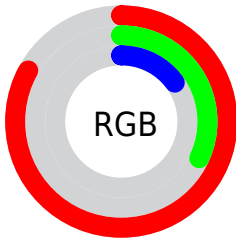

Distribution

Red (83%)

Green (32%)

Blue (15%)