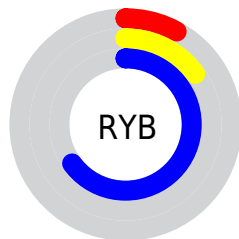

Details

The Decimal color **1386662** is a dark color, and the websafe version is hex **330099**. A complement of this color would be **10916629**, and the grayscale version is **3158064**.

A 20% lighter version of the original color is **6379230**, and **113** is the 20% darker color. If you saturate the color by 10%, you get **268966**, and if you desaturate by 10%, it is **2504358**.

Distribution

- Red (8%)
- Green (16%)
- Blue (65%)

- Red (8%)
- Yellow (15%)
- Blue (65%)

- Cyan (87%)
- Magenta (76%)
- Yellow (0%)
- Black (35%)

- Cyan (92%)
- Magenta (84%)
- Yellow (35%)

Brightness & Saturation Gradients