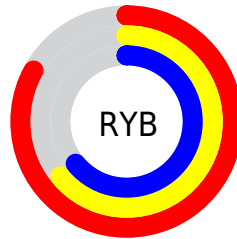

## Conversions Part 2

Format	Color
<a href="#">RYB</a>	<a href="#">211, 164, 164</a>
Decimal	<a href="#">13870244</a>
CIELab	<a href="#">71.61, 17.31, 6.66</a>
CIElCh	<a href="#">72, 18.551, 21.053</a>
Yxy	<a href="#">43.0801, 0.3579, 0.3291</a>
Android (android.graphics.Color)	<a href="#">4292060324 (0xFFD3A4A4)</a>
YUV	<a href="#">178.0530, -6.9281, 28.8945</a>
Hunter-Lab	<a href="#">65.6355, 12.5232, 8.9370</a>

# Details

The Decimal color **13870244** is a light color, and the websafe version is hex **CC9999**. A complement of this color would be **10802131**, and the grayscale version is **11711154**.

A 20% lighter version of the original color is **16767963**, and **10252400** is the 20% darker color. If you saturate the color by 10%, you get **13864847**, and if you desaturate by 10%, it is **13875641**.

# Distribution

Red (83%)

Green (64%)

Blue (64%)

Red (83%)

Yellow (64%)

Blue (64%)

Cyan (0%)