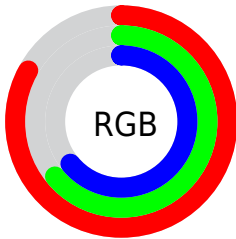

Distribution

Red (83%)

Green (64%)

Blue (64%)