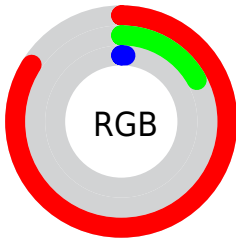

Distribution

Red (84%)

Green (17%)

Blue (1%)