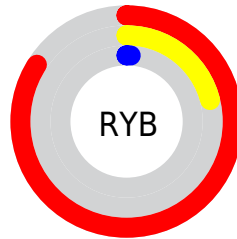

## Conversions Part 2

Format	Color
<a href="#">RYB</a>	<a href="#">213, 54, 2</a>
Decimal	<a href="#">13970434</a>
CIELab	<a href="#">46.91, 62.91, 59.05</a>
CIElCh	<a href="#">47, 86.287, 43.188</a>
Yxy	<a href="#">15.9519, 0.6171, 0.3472</a>
Android (android.graphics.Color)	<a href="#">4292160514</a> ( <a href="#">0xFFD52C02</a> )
YUV	<a href="#">89.7430, -43.2573, 108.0964</a>
Hunter-Lab	<a href="#">39.9398, 56.8178, 25.5202</a>

# Details

The Decimal color **13970434** is a dark color, and the websafe version is hex **CC3300**. The color can be described as dark washed red. A complement of this color would be **175061**, and the grayscale version is **5921370**.

A 20% lighter version of the original color is **16738618**, and **9699328** is the 20% darker color. If you saturate the color by 10%, you get **13969920**, and if you desaturate by 10%, it is **13974807**.

# Distribution

Red (84%)

Green (17%)

Blue (1%)

Red (84%)

Yellow (21%)

Blue (1%)

Cyan (0%)