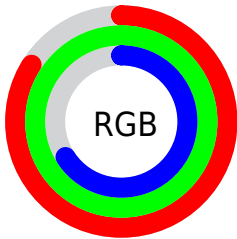

Distribution

- Red (84%)
- Green (100%)
- Blue (66%)