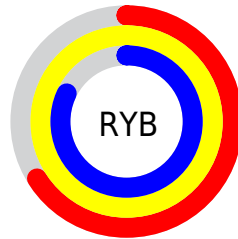

## Conversions Part 2

Format	Color
<a href="#">RYB</a>	<a href="#">168, 254, 209</a>
Decimal	<a href="#">14024360</a>
CIELab	<a href="#">95.10, -27.46, 36.93</a>
CIELCh	<a href="#">95, 46.016, 126.631</a>
Yxy	<a href="#">87.8569, 0.3361, 0.4221</a>
Android (android.graphics.Color)	<a href="#">4292214440</a> ( <a href="#">0xFFD5FEA8</a> )
YUV	<a href="#">231.9370, -31.5209, -16.6077</a>
Hunter-Lab	<a href="#">93.7320, -30.8202, 33.7844</a>

# Details

The Decimal color **14024360** is a light color, and the websafe version is hex **CCFF99**. A complement of this color would be **13740286**, and the grayscale version is **15263976**.

A 20% lighter version of the original color is **16777184**, and **10339699** is the 20% darker color. If you saturate the color by 10%, you get **13237903**, and if you desaturate by 10%, it is **14810817**.

# Distribution

- Red (84%)
- Green (100%)
- Blue (66%)

- Red (66%)
- Yellow (100%)
- Blue (82%)

- Cyan (16%)
- Magenta (0%)
- Yellow (34%)
- Black (0%)

- Cyan (16%)
- Magenta (0%)
- Yellow (34%)