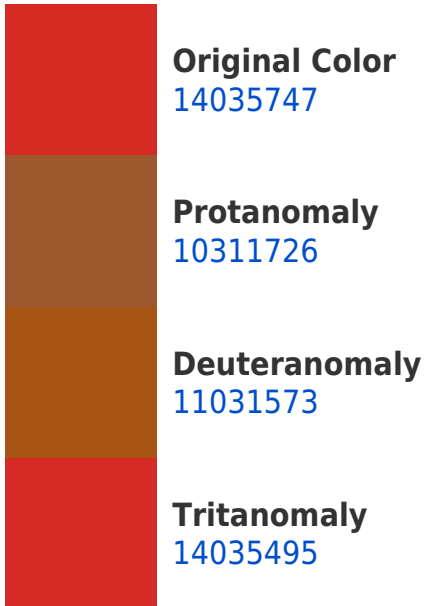

If you want to check with other color combinations, try the [Color Contrast Checker](#).

Decimal 14035747 Background

This preview shows how black text looks on a background with the Decimal color 14035747.

This preview shows how white text looks on a background with the Decimal color 14035747.

Color Blindness Simulation

Color vision deficiency is a very complex topic, and I could not describe the different causes any better than Wikipedia does, so if you want to learn more, you should check out their [article about color blindness](#).

Dichromacy

Original Color
14035747

Protanopia
8220981

Deuteranopia
9333517

Trichromacy

Monochromacy

CSS Examples

Text

The CSS property to change the color of the text to Decimal 14035747 is called "color". The color property can be set on classes, ids or directly on the HTML element.

This example shows how text in the color #D62B23 looks like.