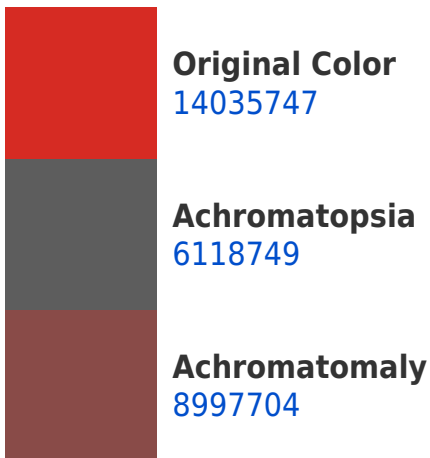

If you want to check with other color combinations, try the [Color Contrast Checker](#).

Decimal 14035747 Background

This preview shows how black text looks on a background with the Decimal color 14035747.

This preview shows how white text looks on a background with the Decimal color 14035747.

Color Blindness Simulation

Color vision deficiency is a very complex topic, and I could not describe the different causes any better than Wikipedia does, so if you want to learn more, you should check out their [article about color blindness](#).

Dichromacy

Original Color
14035747

Protanopia
8220981

Deuteranopia
9333517

Trichromacy

Monochromacy

CSS Examples

Text

The CSS property to change the color of the text to Decimal 14035747 is called "color". The color property can be set on classes, ids or directly on the HTML element.

This example shows how text in the color #D62B23 looks like.