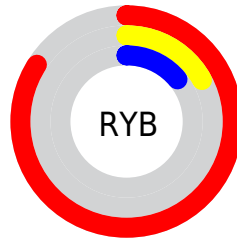

- Red (84%)
- Yellow (17%)
- Blue (14%)