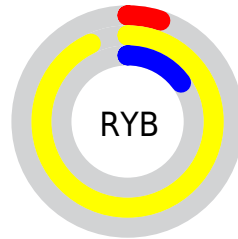

Red (5%)

Yellow (93%)

Blue (15%)