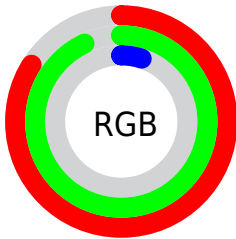

Distribution

Red (84%)

Green (93%)

Blue (5%)