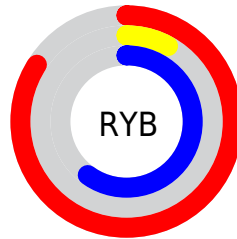

- Red (84%)
- Yellow (8%)
- Blue (60%)