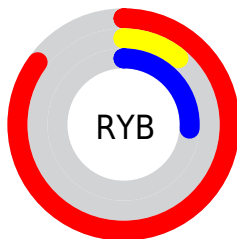

- Red (85%)
- Yellow (11%)
- Blue (26%)