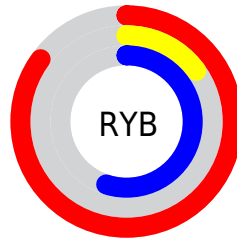

- Red (85%)
- Yellow (15%)
- Blue (55%)