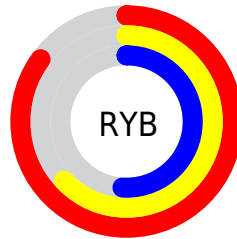

Conversions

Conversions Part 2

Format	Color
R _{YB}	217, 161, 131
Decimal	14260611
CIE Lab	68.88, 21.25, 21.14
CIE LCh	69, 29.972, 44.858
Yxy	39.1729, 0.4010, 0.3562
Android (android.graphics.Color)	4292450691 (0xFFD99983)
YUV	169.6280, -19.0436, 41.5452
Hunter-Lab	62.5882, 16.2519, 18.5099

Details

The Decimal color **14260611** is a light color, and the websafe version is hex **CC9999**. A complement of this color would be **8635353**, and the grayscale version is **11184810**.

A 20% lighter version of the original color is **16765112**, and **10511953** is the 20% darker color. If you saturate the color by 10%, you get **14256493**, and if you desaturate by 10%, it is **14264729**.

Distribution

- Red (85%)
- Green (60%)
- Blue (51%)

- Red (85%)
- Yellow (63%)
- Blue (51%)

- Cyan (0%)
- Magenta (29%)
- Yellow (40%)
- Black (15%)

- Cyan (15%)
- Magenta (40%)
- Yellow (49%)

Brightness & Saturation Gradients

These gradients show how the Decimal color 14260611 changes by changing the brightness by 10 percent. The first figure shows a shift by +10% for each color and the second figure -10%.

Similar to the brightness gradients but the following saturation gradients show a change of the Decimal color 14260611 by changing the saturation by 10% instead.