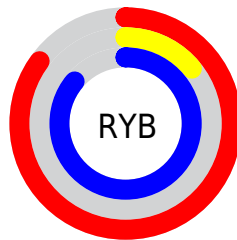

- Red (85%)
- Yellow (14%)
- Blue (86%)