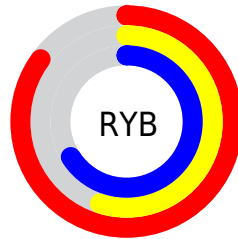

Conversions

Conversions Part 2

Format	Color
R _Y B	218, 140, 169
Decimal	14322857
CIE Lab	66.92, 33.59, -2.84
CIE LCh	67, 33.707, 355.162
Yxy	36.5262, 0.3661, 0.2942
Android (android.graphics.Color)	4292512937 (0xFFDA8CA9)
YUV	166.6280, 1.1694, 45.0532
Hunter-Lab	60.4369, 28.4805, 0.9157

Details

The Decimal color **14322857** is a light color, and the websafe version is hex **FF99CC**. A complement of this color would be **9231037**, and the grayscale version is **10987431**.

A 20% lighter version of the original color is **16761568**, and **10573941** is the 20% darker color. If you saturate the color by 10%, you get **14317211**, and if you desaturate by 10%, it is **14328503**.

Distribution

- Red (85%)
- Green (55%)
- Blue (66%)

- Red (85%)
- Yellow (55%)
- Blue (66%)

- Cyan (0%)
- Magenta (36%)
- Yellow (22%)
- Black (15%)

- Cyan (15%)
- Magenta (45%)
- Yellow (34%)

Brightness & Saturation Gradients