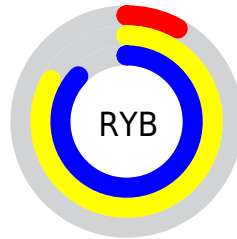

- Red (8%)
- Yellow (83%)
- Blue (87%)