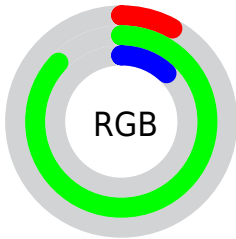

Distribution

- Red (8%)
- Green (87%)
- Blue (12%)