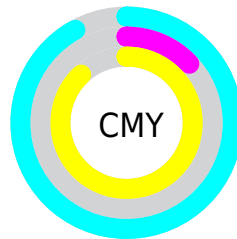

# Details

The Decimal color **1432863** is a dark color, and the websafe version is hex **00CC00**. The color can be described as dark washed green. A complement of this color would be **14489043**, and the grayscale version is **9211020**.

A 20% lighter version of the original color is **7536480**, and **41984** is the 20% darker color. If you saturate the color by 10%, you get **56587**, and if you desaturate by 10%, it is **2874676**.

# Distribution

- Red (8%)
- Green (87%)
- Blue (12%)

- Red (8%)
- Yellow (83%)
- Blue (87%)

- Cyan (90%)
- Magenta (0%)
- Yellow (86%)
- Black (13%)

- Cyan (92%)
- Magenta (13%)
- Yellow (88%)

# Brightness & Saturation Gradients

These gradients show how the Decimal color 1432863 changes by changing the brightness by 10 percent. The first figure shows a shift by +10% for each color and the second figure -10%.