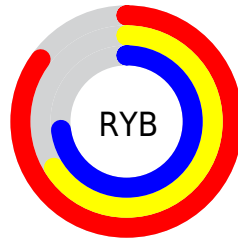

Conversions

Conversions Part 2

Format	Color
R_{YB}	218, 168, 185
Decimal	14330041
CIE Lab	73.81, 20.95, -1.62
CIE LCh	74, 21.017, 355.593
Yxy	46.4135, 0.3440, 0.3090
Android (android.graphics.Color)	4292520121 (0xFFDAA8B9)
YUV	184.8880, 0.0552, 29.0392
Hunter-Lab	68.1274, 16.1650, 2.3178

Details

The Decimal color **14330041** is a light color, and the websafe version is hex **CC9999**. A complement of this color would be **11066057**, and the grayscale version is **12171705**.

A 20% lighter version of the original color is **16769009**, and **10646660** is the 20% darker color. If you saturate the color by 10%, you get **14324395**, and if you desaturate by 10%, it is **14335687**.

Distribution

Red (85%)

Green (66%)

Blue (73%)

Red (85%)

Yellow (66%)

Blue (73%)

Cyan (0%)

Magenta (23%)

Yellow (15%)

Black (15%)

Cyan (15%)

Magenta (34%)

Yellow (27%)

Brightness & Saturation Gradients

These gradients show how the Decimal color 14330041 changes by changing the brightness by 10 percent. The first figure shows a shift by +10% for each color and the second figure -10%.