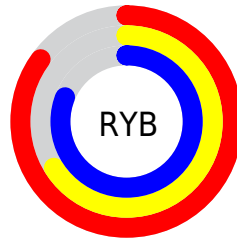

Conversions

Conversions Part 2

Format	Color
R _Y B	218, 169, 206
Decimal	14330318
CIE Lab	74.66, 23.96, -11.88
CIE LCh	75, 26.743, 333.637
Yxy	47.7376, 0.3253, 0.2863
Android (android.graphics.Color)	4292520398 (0xFFDAA9CE)
YUV	187.8690, 8.9386, 26.4249
Hunter-Lab	69.0924, 19.2223, -7.1972

Details

The Decimal color **14330318** is a light color, and the websafe version is hex **CC99CC**. A complement of this color would be **11131573**, and the grayscale version is **12369084**.

A 20% lighter version of the original color is **16769535**, and **10712216** is the 20% darker color. If you saturate the color by 10%, you get **14324681**, and if you desaturate by 10%, it is **14335955**.

Distribution

- Red (85%)
- Green (66%)
- Blue (81%)

- Red (85%)
- Yellow (66%)
- Blue (81%)

- Cyan (0%)
- Magenta (22%)
- Yellow (6%)
- Black (15%)

- Cyan (15%)
- Magenta (34%)
- Yellow (19%)

Brightness & Saturation Gradients