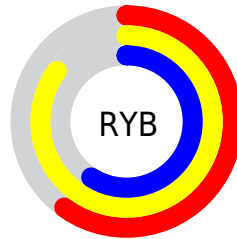

## Conversions Part 2

Format	Color
<a href="#">RYB</a>	<a href="#">154, 218, 151</a>
Decimal	<a href="#">14342039</a>
CIELab	<a href="#">84.86, -8.72, 32.03</a>
CIELCh	<a href="#">85, 33.193, 105.230</a>
Yxy	<a href="#">65.7407, 0.3598, 0.4023</a>
Android (android.graphics.Color)	<a href="#">4292532119 (0xFFDAD797)</a>
YUV	<a href="#">208.6010, -28.3973, 8.2429</a>
Hunter-Lab	<a href="#">81.0806, -12.4426, 28.3341</a>

# Details

The Decimal color **14342039** is a light color, and the websafe version is hex **CCCC99**. A complement of this color would be **9935578**, and the grayscale version is **13750737**.

A 20% lighter version of the original color is **16777166**, and **10657891** is the 20% darker color. If you saturate the color by 10%, you get **14341761**, and if you desaturate by 10%, it is **14342317**.

# Distribution

Red (85%)

Green (84%)

Blue (59%)

Red (60%)

Yellow (85%)

Blue (59%)

Cyan (0%)