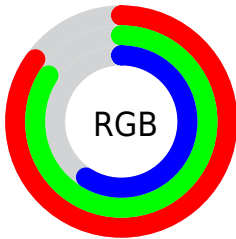

Distribution

Red (85%)

Green (84%)

Blue (59%)