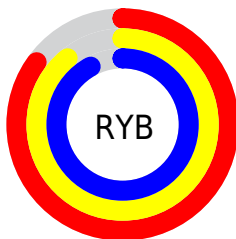

Conversions

Conversions Part 2

Format	Color
R _Y B	218, 226, 234
Decimal	14346985
CIE Lab	91.52, -5.46, -1.35
CIE LCh	92, 5.628, 193.847
Yxy	79.6343, 0.3027, 0.3300
Android (android.graphics.Color)	4292537065 (0xFFDAEAE9)
YUV	229.1020, 1.9217, -9.7365
Hunter-Lab	89.2380, -10.0585, 3.5926

Details

The Decimal color **14346985** is a light color, and the websafe version is hex FFFFFF. A complement of this color would be **15391451**, and the grayscale version is **15066597**.

A 20% lighter version of the original color is **16777215**, and **10728113** is the 20% darker color. If you saturate the color by 10%, you get **12839656**, and if you desaturate by 10%, it is **15854314**.

Distribution

- Red (85%)
- Green (92%)
- Blue (91%)

- Red (85%)
- Yellow (89%)
- Blue (92%)

- Cyan (7%)
- Magenta (0%)
- Yellow (0%)
- Black (8%)

- Cyan (15%)
- Magenta (8%)
- Yellow (9%)

Brightness & Saturation Gradients