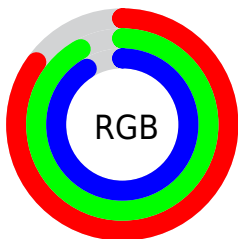

Distribution

- Red (85%)
- Green (92%)
- Blue (91%)