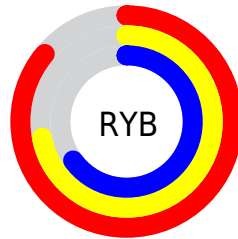

Conversions

Conversions Part 2

Format	Color
R _Y B	219, 183, 166
Decimal	14398374
CIE Lab	76.10, 12.51, 12.08
CIE LCh	76, 17.392, 43.986
Yxy	50.0534, 0.3595, 0.3446
Android (android.graphics.Color)	4292588454 (0xFFDDBB3A6)
YUV	189.4780, -11.5747, 25.8908
Hunter-Lab	70.7485, 7.9335, 13.5003

Details

The Decimal color **14398374** is a light color, and the websafe version is hex **CC9999**. A complement of this color would be **10931931**, and the grayscale version is **12500670**.

A 20% lighter version of the original color is **16772061**, and **10714738** is the 20% darker color. If you saturate the color by 10%, you get **14394000**, and if you desaturate by 10%, it is **14402748**.

Distribution

- Red (86%)
- Green (70%)
- Blue (65%)

- Red (86%)
- Yellow (72%)
- Blue (65%)

- Cyan (0%)
- Magenta (18%)
- Yellow (24%)
- Black (14%)

- Cyan (14%)
- Magenta (30%)
- Yellow (35%)

Brightness & Saturation Gradients