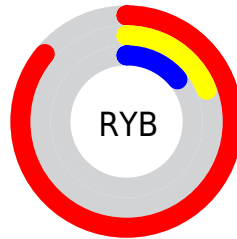

- Red (86%)
- Yellow (19%)
- Blue (14%)