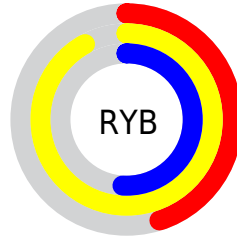

Conversions

Conversions Part 2

Format	Color
RYB	115, 234, 129
Decimal	14477939
CIELab	89.53, -21.18, 55.56
CIElCh	90, 59.455, 110.865
Yxy	75.2991, 0.3764, 0.4569
Android (android.graphics.Color)	4292668019 (0xFFDCEA73)
YUV	216.2480, -49.9153, 3.2905
Hunter-Lab	86.7750, -24.2527, 41.9635

Details

The Decimal color **14477939** is a light color, and the websafe version is hex **CCCC66**. A complement of this color would be **8483818**, and the grayscale version is **14277081**.

A 20% lighter version of the original color is **16777130**, and **10727998** is the 20% darker color. If you saturate the color by 10%, you get **14281308**, and if you desaturate by 10%, it is **14674570**.

Distribution

- Red (86%)
- Green (92%)
- Blue (45%)

- Red (45%)
- Yellow (92%)
- Blue (51%)

- Cyan (6%)
- Magenta (0%)
- Yellow (51%)
- Black (8%)

- Cyan (14%)
- Magenta (8%)
- Yellow (55%)

Brightness & Saturation Gradients

These gradients show how the Decimal color 14477939 changes by changing the brightness by 10 percent. The first figure shows a shift by +10% for each color and the second figure -10%.

Similar to the brightness gradients but the following saturation gradients show a change of the Decimal color 14477939 by changing the saturation by 10% instead.