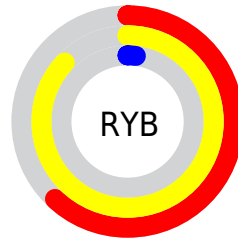

Details

The Decimal color **14516997** is a dark color, and the websafe version is hex **FF9933**. The color can be described as dark washed orange. A complement of this color would be **352221**, and the grayscale version is **9474192**.

A 20% lighter version of the original color is **16758857**, and **10440960** is the 20% darker color. If you saturate the color by 10%, you get **14516480**, and if you desaturate by 10%, it is **14519323**.

Distribution

Red (87%)

Green (51%)

Blue (2%)

Red (62%)

Yellow (87%)

Blue (2%)

Cyan (0%)