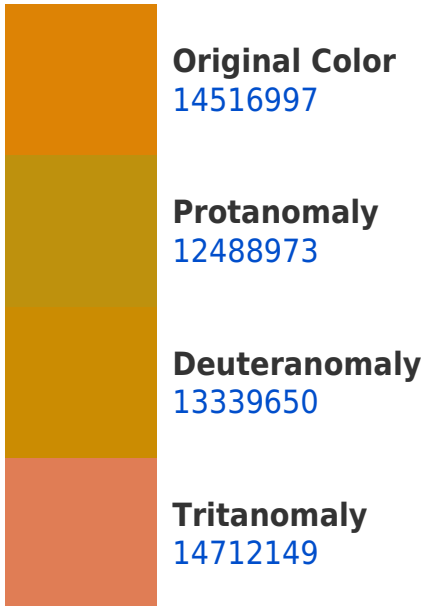

A 20% lighter version of the original color is **16758857**, and **10440960** is the 20% darker color. If you saturate the color by 10%, you get **14516480**, and if you desaturate by 10%, it is **14519323**.

This preview shows how white text looks on a background with the Decimal color 14516997.

Color Blindness Simulation

Color vision deficiency is a very complex topic, and I could not describe the different causes any better than Wikipedia does, so if you want to learn more, you should check out their [article about color blindness](#).

Dichromacy

Original Color
14516997

Protanopia
11376914

Deuteranopia
12685568

Tritanopia
14842499

Trichromacy

Monochromacy

CSS Examples

Text

The CSS property to change the color of the text to Decimal 14516997 is called "color". The color property can be set on classes, ids or directly on the HTML element.

This example shows how text in the color #DD8305 looks like.