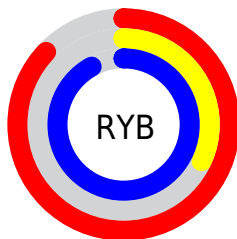

- Red (87%)
- Yellow (32%)
- Blue (92%)