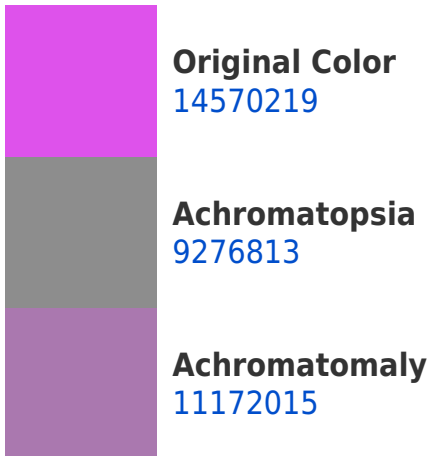

These gradients show how the Decimal color 14570219 changes by changing the brightness by 10 percent. The first figure shows a shift by +10% for each color and the second figure -10%.

Similar to the brightness gradients but the following saturation gradients show a change of the Decimal color 14570219 by changing the saturation by 10% instead.

This preview shows how black text looks on a background with the Decimal color 14570219.

This preview shows how white text looks on a background with the Decimal color 14570219.

Color Blindness Simulation

Dichromacy

Tritanopia
13661308

Trichromacy

Monochromacy

CSS Examples

Text

The CSS property to change the color of the text to Decimal 14570219 is called "color". The color property can be set on classes, ids or directly on the HTML element.

This example shows how text in the color #DE52EB looks like.

```
.text, #text, p{  
    color:#DE52EB  
}
```

If you want to add a text shadow in that color use the text-shadow property, you can generate a text shadow directly with our [CSS Text Shadow Generator](#).