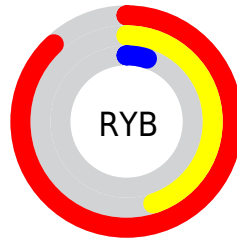

Details

The Decimal color **14701070** is a dark color, and the websafe version is hex **CC3300**. The color can be described as dark washed red. A complement of this color would be **957664**, and the grayscale version is **7697781**.

A 20% lighter version of the original color is **16746822**, and **10491136** is the 20% darker color. If you saturate the color by 10%, you get **14698752**, and if you desaturate by 10%, it is **14704932**.

Distribution

Red (88%)

Green (32%)

Blue (5%)

Red (88%)

Yellow (45%)

Blue (5%)

Cyan (0%)