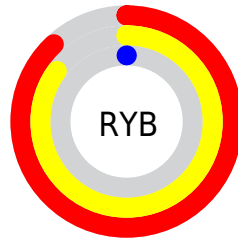

Details

The Decimal color **14708224** is a dark color, and the websafe version is hex **CC6600**. The color can be described as dark washed orange. A complement of this color would be **29408**, and the grayscale version is **8684676**.

A 20% lighter version of the original color is **16753475**, and **10566400** is the 20% darker color. If you saturate the color by 10%, you get **14708224**, and if you desaturate by 10%, it is **14711062**.

Distribution

Red (88%)

Green (43%)

Blue (0%)

Red (88%)

Yellow (85%)

Blue (0%)

Cyan (0%)