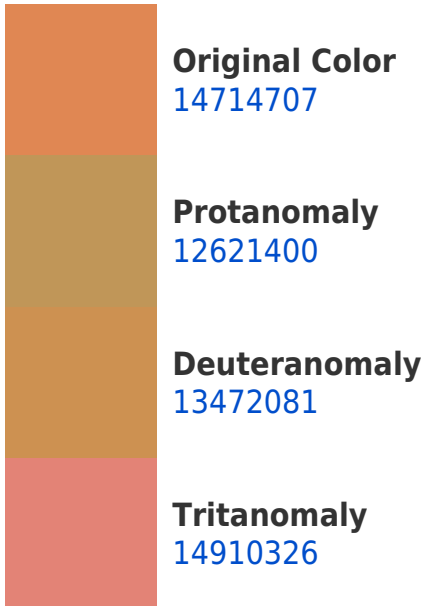

A 20% lighter version of the original color is **16760198**, and **10769443** is the 20% darker color. If you saturate the color by 10%, you get **14711101**, and if you desaturate by 10%, it is **14718313**.

Any Text WCAG AAA ✓ Pass

If you want to check with other color combinations, try the [Color Contrast Checker](#).

Decimal 14714707 Background

This preview shows how black text looks on a background with the Decimal color 14714707.

This preview shows how white text looks on a background with the Decimal color 14714707.

Color Blindness Simulation

Color vision deficiency is a very complex topic, and I could not describe the different causes any better than Wikipedia does, so if you want to learn more, you should check out their [article about color blindness](#).

Dichromacy

Tritanopia
14975114

Trichromacy

Monochromacy

CSS Examples

Text

The CSS property to change the color of the text to Decimal 14714707 is called "color". The color property can be set on classes, ids or directly on the HTML element.