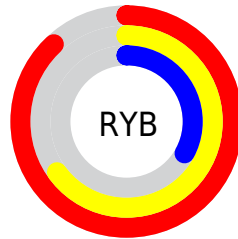

Details

The Decimal color **14714707** is a light color, and the websafe version is hex **FF9966**. The color can be described as light muted orange. A complement of this color would be **5483744**, and the grayscale version is **10263708**.

A 20% lighter version of the original color is **16760198**, and **10769443** is the 20% darker color. If you saturate the color by 10%, you get **14711101**, and if you desaturate by 10%, it is **14718313**.

Distribution

Red (88%)

Green (53%)

Blue (33%)

Red (88%)

Yellow (65%)

Blue (33%)

Cyan (0%)