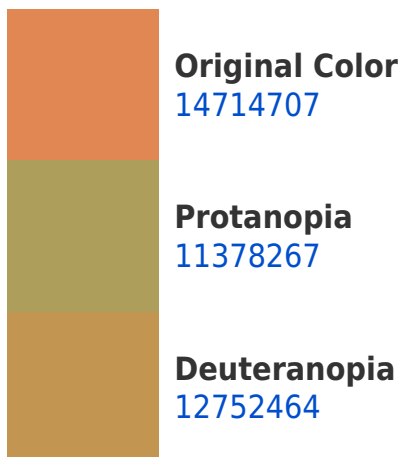

Color Blindness Simulation

Color vision deficiency is a very complex topic, and I could not describe the different causes any better than Wikipedia does, so if you want to learn more, you should check out their [article about color blindness](#).

Dichromacy